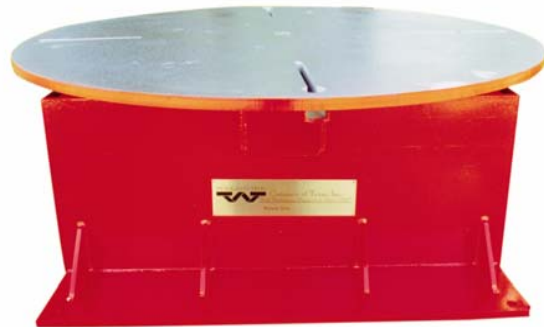

WELDWIRE FLOOR TURNTABLES

	SIZE 2	SIZE 6	SIZE 12	SIZE 20	SIZE 40	SIZE 80	SIZE 120
Model	WWFT-2	WWFT-6	WWFT-12	WWFT-20	WWFT-40	WWFT-80	WWFT-120
Load Capacity	2,500 lbs.	6,000 lbs.	12,000 lbs.	20,000 lbs.	40,000 lbs.	80,000 lbs.	120,000 lbs.
Center of Gravity	12"	12"	12"	12"	12"	12"	12"
Rotational Torque	15,300	30,521	32,400	43,200	64,800	97,500	145,800
Variable Speed (HP)	½	¾	¾	1	1 ½	2	3
Variable Speed (RPM)	.04-1.7	.04-1.3	.04-1.1	.04-1.1	.04-1.1	.04-1.1	.04-1.1
Constant Speed (HP)	½	¾	¾	1	1 ½	2	3
Constant Speed (RPM)	1.7	1.3	1.1	1.1	1.1	1	1
Electrical Power	220 or 440 standard*						
Control	Variable speed programmable AC						
Hand Pendant	n/a	Speed control, rapid, For/Rev, Start, Stop w/25' cable					
Dimensions (X) Height	23"	24"	24.25"	24.25"	25"	25"	33"
Dim. (Y) Table Diameter	48"	60"	60"	60"	72"	72"	72"
Options:							
Foot Controls	Standard	Var. speed or On/Off	Var. speed or On/Off	Var. speed or On/Off	Var. speed or On/Off	Var. speed or On/Off	Var. speed or On/Off

*please specify voltage when ordering

Please note that all specifications and prices are subject to change without notice. Prices are F.O.B. The Woodlands, Texas. Revised 10/20/09

6353 Big Oaks Drive, The Woodlands, TX 77385 • P.O. Box 130243, The Woodlands, TX 77393
Phone (713) 691-6381 • Fax (713) 691-4210 • (800) 877-6381