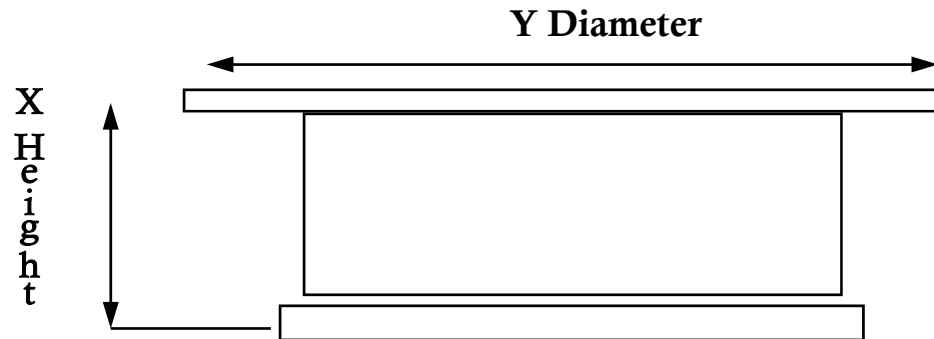

WELDWIRE FLOOR TURNTABLES

	SIZE 2	SIZE 6	SIZE 12	SIZE 20	SIZE 40	SIZE 80	SIZE 120
Model	WWFT-2	WWFT-6	WWFT-12	WWFT-20	WWFT-40	WWFT-80	WWFT-120
Load Capacity	2,500 lbs.	6,000 lbs.	12,000 lbs.	20,000 lbs.	40,000 lbs.	80,000 lbs.	120,000 lbs.
Center of Gravity	12"	12"	12"	12"	12"	12"	12"
Rotational Torque	15,300	30,521	32,400	43,200	64,800	97,500	145,800
Variable Speed (HP)	½	¾	¾	1	1 ½	2	3
Variable Speed (RPM)	.04-1.7	.04-1.3	.04-1.1	.04-1.1	.04-1.1	.04-1.1	.04-1.1
Constant Speed (HP)	½	¾	¾	1	1 ½	2	3
Constant Speed (RPM)	1.7	1.3	1.1	1.1	1.1	1	1
Electrical Power	220 or 440 standard*						
Control	Variable speed programmable AC						
Hand Pendant	n/a	Speed control, rapid, For/Rev, Start, Stop w/25' cable					
Dimensions (X) Height	23"	24"	24.25"	24.25"	25"	25"	33"
Dim. (Y) Table Diameter	48"	60"	60"	60"	72"	72"	72"
Options:							
Foot Controls	Standard	Var. speed or On/Off	Var. speed or On/Off	Var. speed or On/Off	Var. speed or On/Off	Var. speed or On/Off	Var. speed or On/Off

*please specify voltage when ordering

Please note that all specifications and prices are subject to change without notice. Prices are F.O.B. The Woodlands, Texas. Revised 10/20/09

6353 Big Oaks Drive, The Woodlands, TX 77385 • P.O. Box 130243, The Woodlands, TX 77393
Phone (713) 691-6381 • Fax (713) 691-4210 • (800) 877-6381